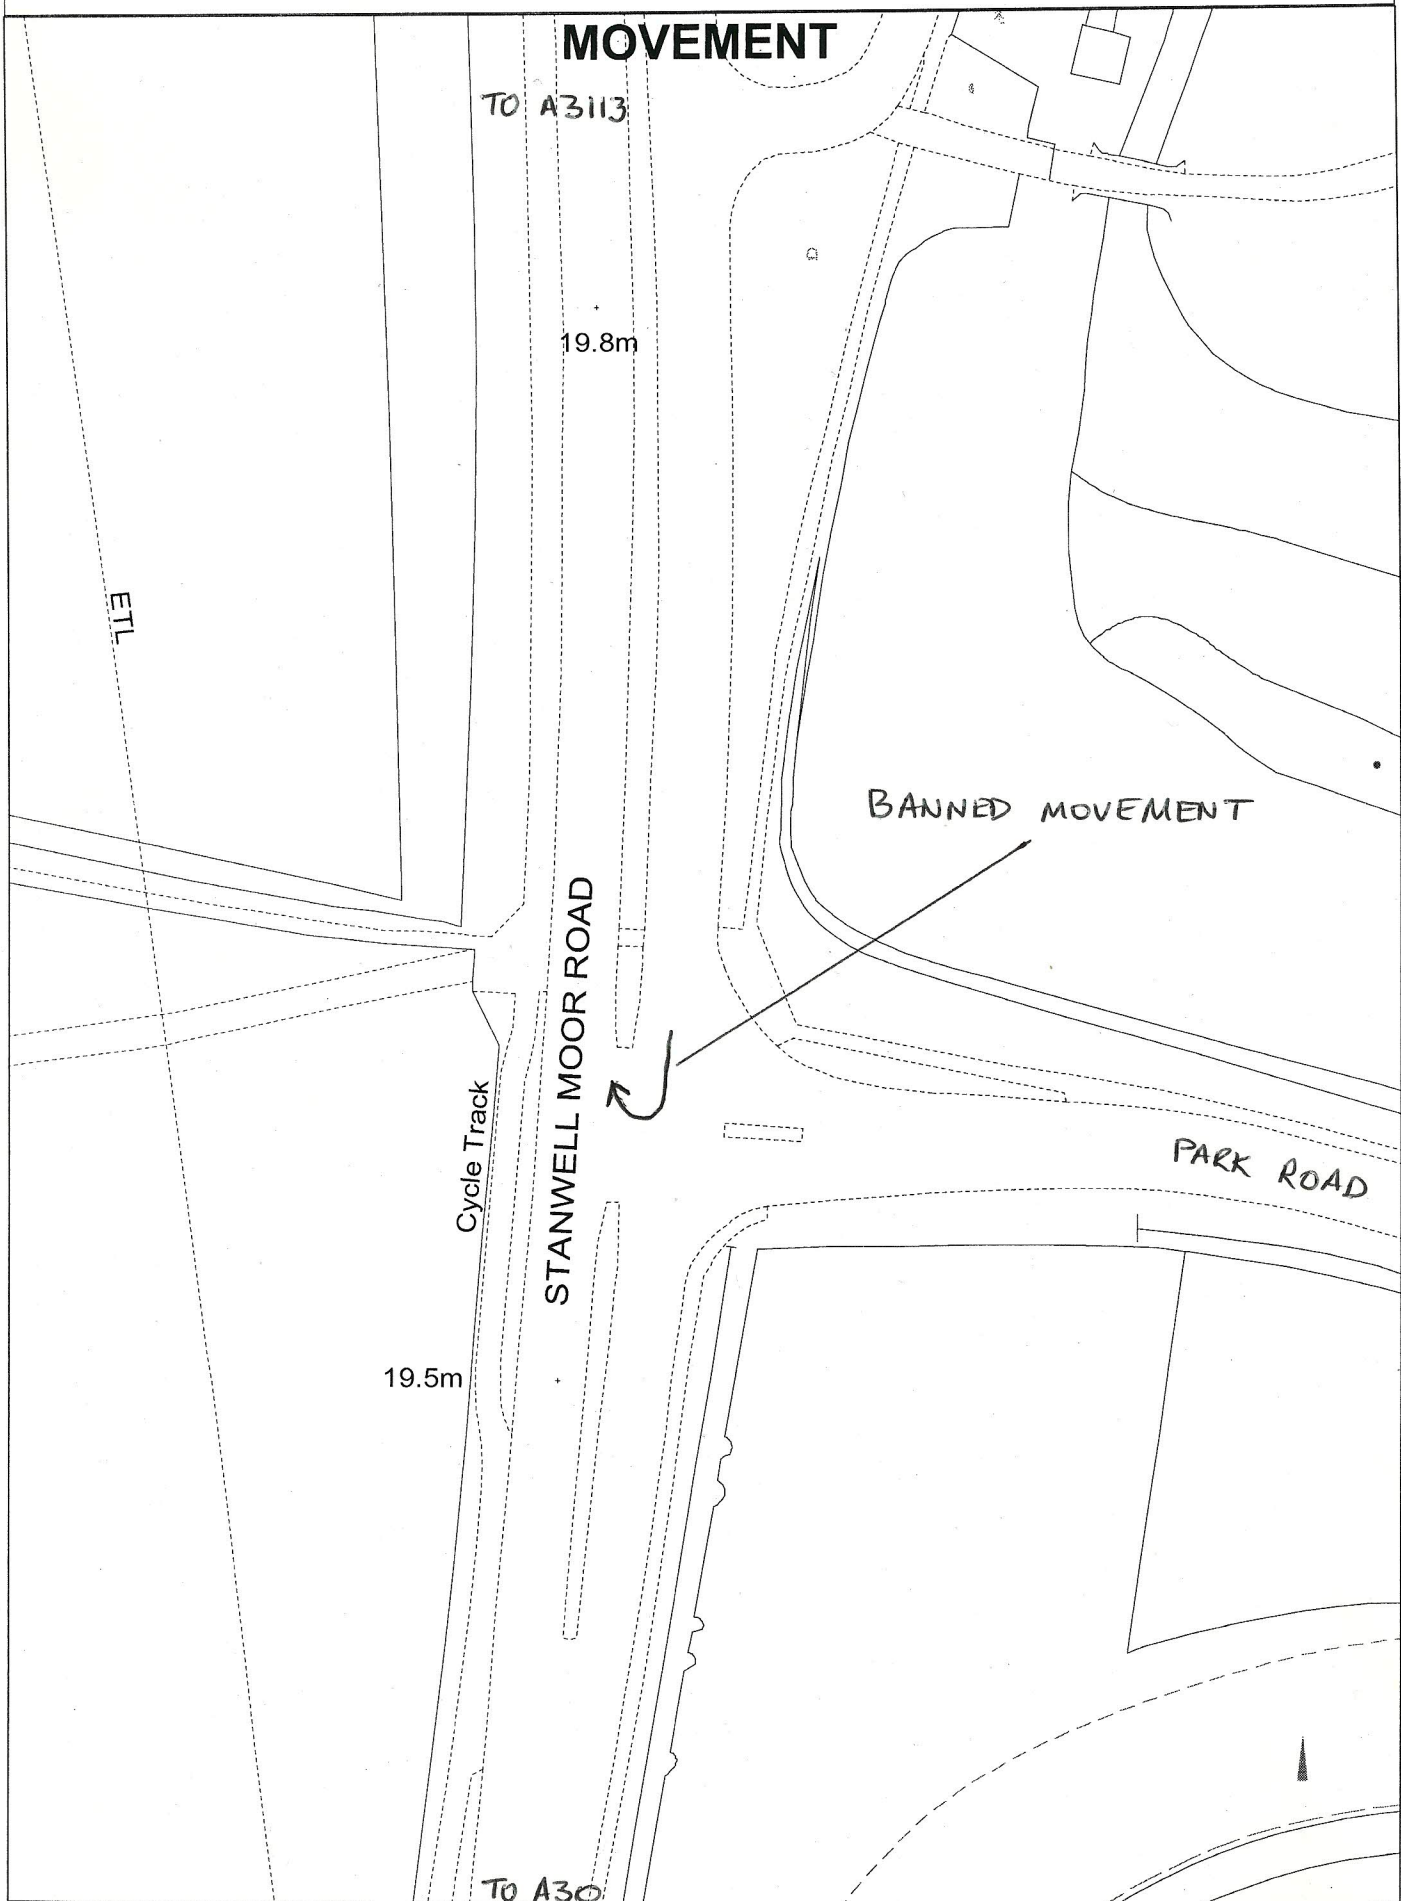

STANWELL MOOR ROAD, STANWELL - BANNED U-TURN

Scale 1:750

© Crown Copyright Licence No. 100019613, Surrey County Council, 2006. Except A-Z mapping © Copyright of the Publishers Geographers' A-Z Map Company Ltd.